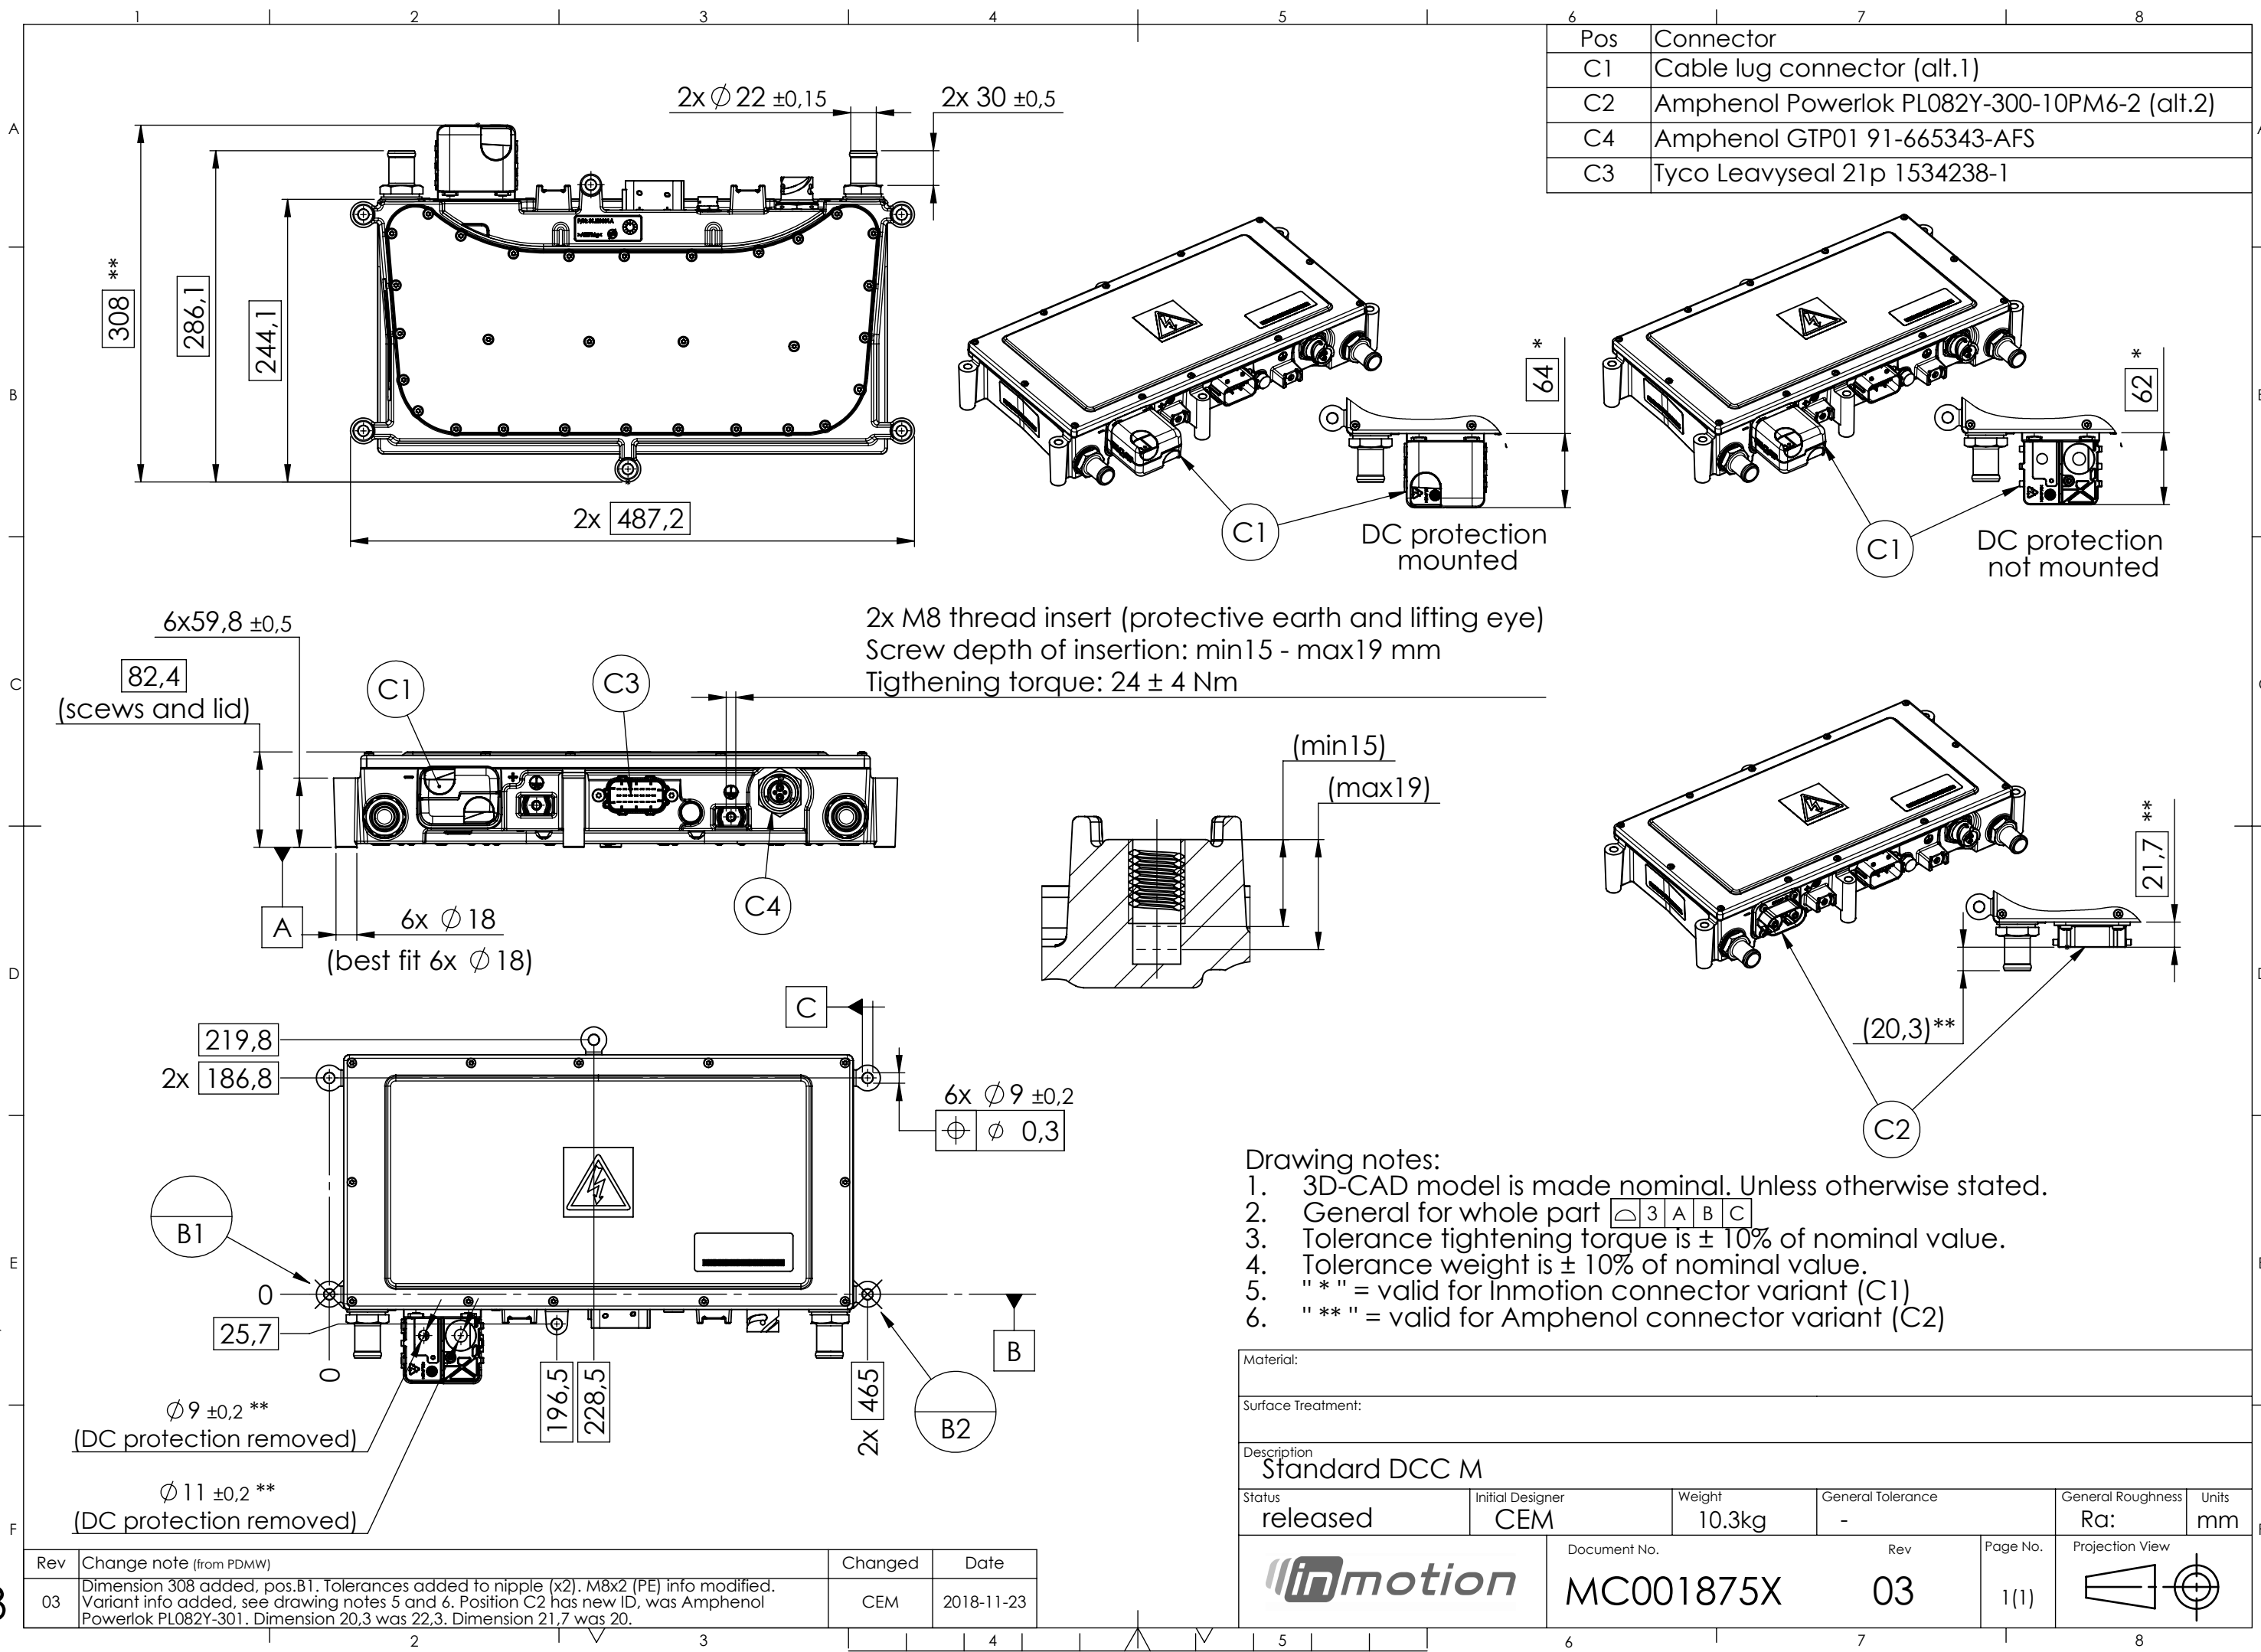

| Pos | Connector |
|-----|--|
| C1 | Cable lug connector (alt.1) |
| C2 | Amphenol Powerlok PL082Y-300-10PM6-2 (alt.2) |
| C4 | Amphenol GTP01 91-665343-AFS |
| C3 | Tyco Leavyseal 21p 1534238-1 |

This document must not be copied without our consent, nor must its contents be made known to others or otherwise unauthorizedly used. Inmation

x A3